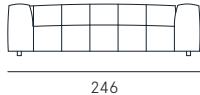

3P maxi  
maxi 3 seater

3P max SX/DX  
maxi 3 Seater raf/laf

3P  
3 Seater

3P SX/DX  
3 Seater raf/laf

POL. TERM. ABB. 3P  
Terminal armchair fit to 3P

2P maxi  
Maxi 2 Seater

2P max SX/DX  
maxi 2 Seater raf/laf

POL. SB. ABB. 2P maxi  
Armless chair fit to maxi 2Seater

ANGOLO QUADRO  
Square corner

POUF

POUF

POUF

DETTAGLI  
Features

SEDUTA CON CINGHIE ELASTICHE  
Seat with elastic webbing

SFODERABILE  
Removable cover

**Braccio** | L. 31 cm

**Coating** | fabric

**Seat comfort** | Polyurethane density 35

**Back comfort** | Polyurethane

**Feet** | PVC H. 3 cm

**Seat** | H. 45 cm - D. 70 cm

**Arm** | L. 31 cm

COMPOSIZIONI  
Composition