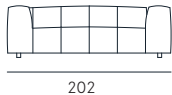

3P maxi  
maxi 3 seater

3P max SX/DX  
maxi 3 Seater raf/laf

3P  
3 Seater

3P SX/DX  
3 Seater raf/laf

POL. TERM. ABB. 3P  
Terminal armchair fit to 3P

2P maxi  
Maxi 2 Seater

2P max SX/DX  
maxi 2 Seater raf/laf

POL. SB. ABB. 2P maxi  
Armless chair fit to maxi 2Seater

ANGOLO QUADRO  
Square corner

POUF

POUF

POUF

DETTAGLI  
Features

SEDUTA CON CINGHIE ELASTICHE  
Seat with elastic webbing

SFODERABILE  
Removable cover

**Braccio** | L. 31 cm

**Coating** | fabric

**Seat comfort** | Polyurethane density 35

**Back comfort** | Polyurethane

**Feet** | PVC H. 3 cm

**Seat** | H. 45 cm - D. 70 cm

**Arm** | L. 31 cm

COMPOSIZIONI  
Composition