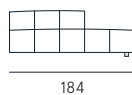

3P maxi  
maxi 3 seater

3P max SX/DX  
maxi 3 Seater raf/laf

3P  
3 Seater

3P SX/DX  
3 Seater raf/laf

POL. TERM. ABB. 3P  
Terminal armchair fit to 3P

2P maxi  
Maxi 2 Seater

2P max SX/DX  
maxi 2 Seater raf/laf

POL. SB. ABB. 2P maxi  
Armless chair fit to maxi 2Seater

ANGOLO QUADRO  
Square corner

POUF

POUF

POUF

DETTAGLI  
Features

SEDUTA CON CINGHIE ELASTICHE  
Seat with elastic webbing

SFODERABILE  
Removable cover

**Braccio** | L. 31 cm

**Coating** | fabric

**Seat comfort** | Polyurethane density 35

**Back comfort** | Polyurethane

**Feet** | PVC H. 3 cm

**Seat** | H. 45 cm - D. 70 cm

**Arm** | L. 31 cm

COMPOSIZIONI  
Composition