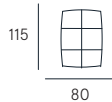

3P maxi  
maxi 3 seater

3P max SX/DX  
maxi 3 Seater raf/laf

3P  
3 Seater

3P SX/DX  
3 Seater raf/laf

POL. TERM. ABB. 3P  
Terminal armchair fit to 3P

2P maxi  
Maxi 2 Seater

2P max SX/DX  
maxi 2 Seater raf/laf

POL. SB. ABB. 2P maxi  
Armless chair fit to maxi 2Seater

ANGOLO QUADRO  
Square corner

POUF

POUF

POUF

DETTAGLI  
Features

SEDUTA CON CINGHIE ELASTICHE  
Seat with elastic webbing

SFODERABILE  
Removable cover

**Braccio** | L. 31 cm

**Coating** | fabric

**Seat comfort** | Polyurethane density 35

**Back comfort** | Polyurethane

**Feet** | PVC H. 3 cm

**Seat** | H. 45 cm - D. 70 cm

**Arm** | L. 31 cm

COMPOSIZIONI  
Composition