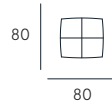

3P maxi  
maxi 3 seater

3P max SX/DX  
maxi 3 Seater raf/laf

3P  
3 Seater

3P SX/DX  
3 Seater raf/laf

POL. TERM. ABB. 3P  
Terminal armchair fit to 3P

2P maxi  
Maxi 2 Seater

2P max SX/DX  
maxi 2 Seater raf/laf

POL. SB. ABB. 2P maxi  
Armless chair fit to maxi 2Seater

ANGOLO QUADRO  
Square corner

POUF

POUF

POUF

DETTAGLI  
Features

SEDUTA CON CINGHIE ELASTICHE  
Seat with elastic webbing

SFODERABILE  
Removable cover

**Braccio** | L. 31 cm

**Coating** | fabric

**Seat comfort** | Polyurethane density 35

**Back comfort** | Polyurethane

**Feet** | PVC H. 3 cm

**Seat** | H. 45 cm - D. 70 cm

**Arm** | L. 31 cm

COMPOSIZIONI  
Composition