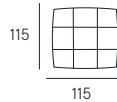

3P maxi  
maxi 3 seater

3P max SX/DX  
maxi 3 Seater raf/laf

3P  
3 Seater

3P SX/DX  
3 Seater raf/laf

POL. TERM. ABB. 3P  
Terminal armchair fit to 3P

2P maxi  
Maxi 2 Seater

2P max SX/DX  
maxi 2 Seater raf/laf

POL. SB. ABB. 2P maxi  
Armless chair fit to maxi 2Seater

ANGOLO QUADRO  
Square corner

POUF

POUF

POUF

DETTAGLI  
Features

SEDUTA CON CINGHIE ELASTICHE  
Seat with elastic webbing

SFODERABILE  
Removable cover

**Braccio** | L. 31 cm

**Coating** | fabric

**Seat comfort** | Polyurethane density 35

**Back comfort** | Polyurethane

**Feet** | PVC H. 3 cm

**Seat** | H. 45 cm - D. 70 cm

**Arm** | L. 31 cm

COMPOSIZIONI  
Composition