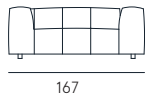

3P maxi  
maxi 3 seater

3P max SX/DX  
maxi 3 Seater raf/laf

3P  
3 Seater

3P SX/DX  
3 Seater raf/laf

POL. TERM. ABB. 3P  
Terminal armchair fit to 3P

2P maxi  
Maxi 2 Seater

2P max SX/DX  
maxi 2 Seater raf/laf

POL. SB. ABB. 2P maxi  
Armless chair fit to maxi 2Seater

ANGOLO QUADRO  
Square corner

POUF

POUF

POUF

DETTAGLI  
Features

SEDUTA CON CINGHIE ELASTICHE  
Seat with elastic webbing

SFODERABILE  
Removable cover

**Braccio** | L. 31 cm

**Coating** | fabric

**Seat comfort** | Polyurethane density 35

**Back comfort** | Polyurethane

**Feet** | PVC H. 3 cm

**Seat** | H. 45 cm - D. 70 cm

**Arm** | L. 31 cm

COMPOSIZIONI  
Composition