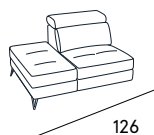

181/183
Pol. Term. abb. 2P DX/SX
Terminal Armchair fit to 2str raf/laf