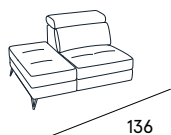

910/911
Pol. Term. abb. 3P DX/SX
Terminal Armchair fit to 3str raf/laf