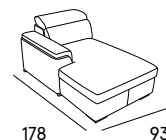

535/536
CL abb. 2P DX/SX contenitore
CL fit to 2str raf/laf with box