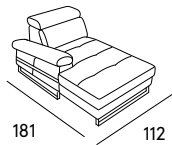

541/542
CL abb. 3P DX/SX contenitore
CL fit to 3str raf/laf with box